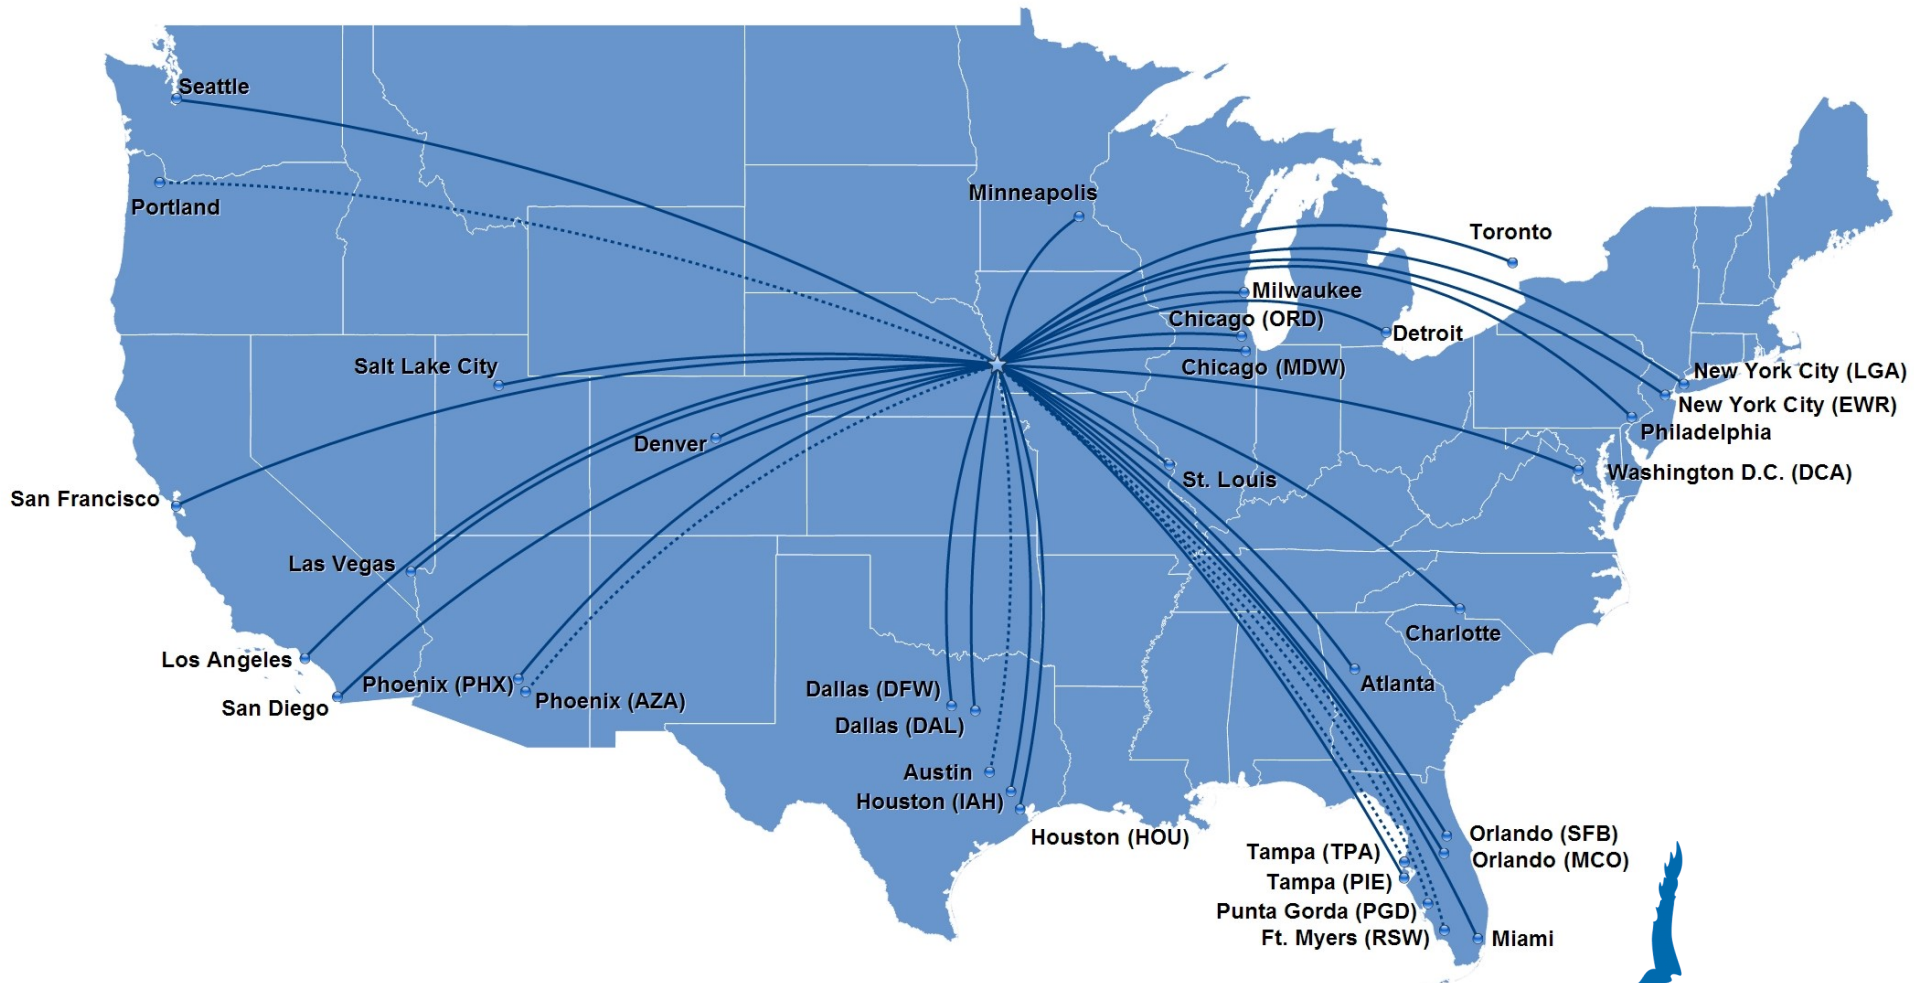

Omaha Eppley Airfield Non-Stop Route Map

..... Seasonal Service
—— Year-Round Service

Routes Announced by 2/8/18